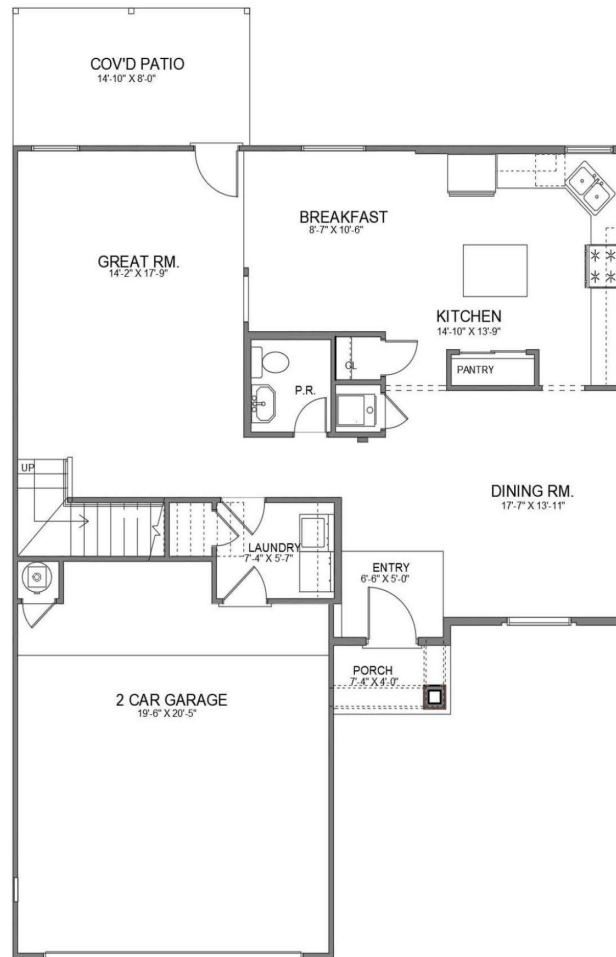

VENICE

PLAN 403SMSC

1,981 SF

3 BED

2.5 BATH

2 CAR GARAGE

FIRST FLOOR

SECOND FLOOR